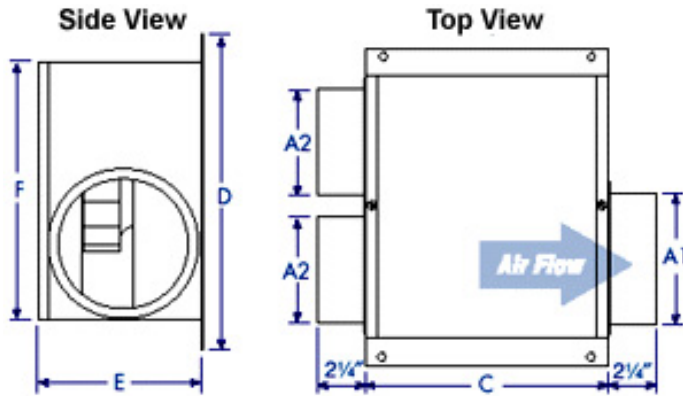

Fan Tech CVS Central Ventilation System - Specifications

an **EefaCo.** Store
1-800-667-8721

Dimensional Data

Model	A1	A2	C	D	E	F
CVS 275A	6	5	11	15	7 6/8	12

All dimensions in inches.
*) Duct connections are 1/8" smaller than duct size.

Dimensional Data

Model	A1	A2	C	D	E	F
CVS 300A	6	4	13	18 3/4	8 1/4	16
CVS 400A	6	4	13	18 3/4	8 1/4	16

All dimensions in inches.
*) Duct connections are 1/8" smaller than duct size.

Performance Data

Fan Model	RPM	Volts	Rated Watts	Wattage Range	Max. Amps								Max. Ps	Duct Dia.
						0"	.2"	.4"	.6"	.8"	1.0"	1.5"		
CVS 275A	2550	115	92	78 - 93	0.79	245	220	192	171	147	126	34	1.72"	5"
CVS 300A	2500	115	123	110 - 123	1.07	355	320	283	249	215	180	79	1.76"	4"
CVS 400A	2950	115	156	130 - 158	1.41	404	380	352	324	299	274	204	2.30"	4"

CVS Series performance is shown with ducted outlet. Per HVI's Certified Ratings Program, charted air flow performance has been derated by a factor based on actual test results and the certified rate at .2 inches WG.