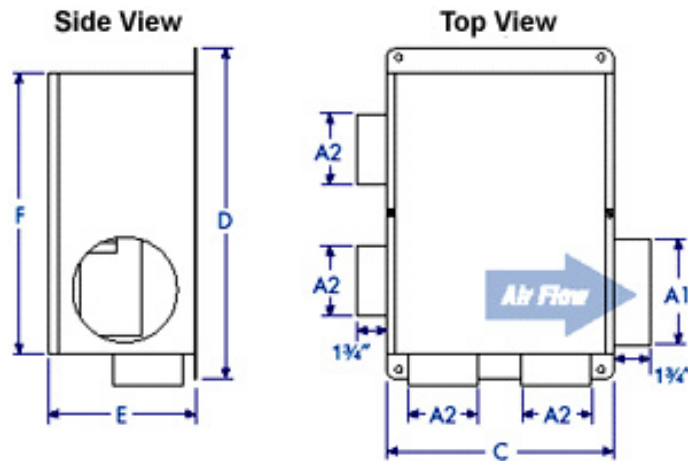

Fan Tech CVS Central Ventilation System - Specifications

an **EefaCo.** Store
1-800-667-8721

Dimensional Data

Model	A1	A2	C	D	E	F
CVS 275A	6	5	11	15	7 6/8	12

All dimensions in inches.
*) Duct connections are 1/8" smaller than duct size.

Dimensional Data

Model	A1	A2	C	D	E	F
CVS 300A	6	4	13	18 3/4	8 1/4	16
CVS 400A	6	4	13	18 3/4	8 1/4	16

All dimensions in inches.
*) Duct connections are 1/8" smaller than duct size.

Performance Data

Fan Model	RPM	Volts	Rated Watts	Wattage Range	Max. Amps								Max. Ps	Duct Dia.
						0"	.2"	.4"	.6"	.8"	1.0"	1.5"		
CVS 275A	2550	115	92	78 - 93	0.79	245	220	192	171	147	126	34	1.72"	5"
CVS 300A	2500	115	123	110 - 123	1.07	355	320	283	249	215	180	79	1.76"	4"
CVS 400A	2950	115	156	130 - 158	1.41	404	380	352	324	299	274	204	2.30"	4"

CVS Series performance is shown with ducted outlet. Per HVI's Certified Ratings Program, charted air flow performance has been derated by a factor based on actual test results and the certified rate at .2 inches WG.