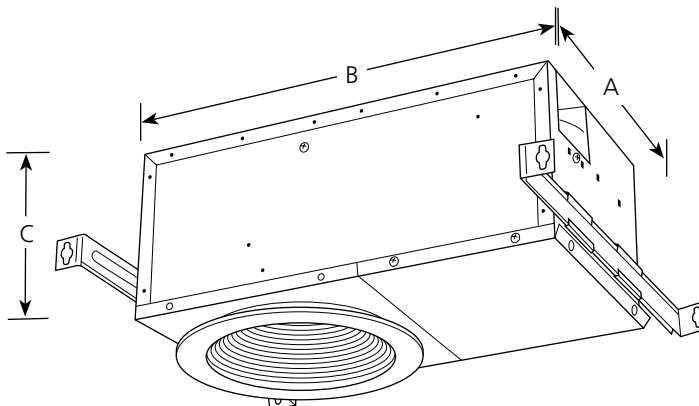

Ceiling opening 6"

Specifications:

Trim

- One piece aluminum baffle
- Painted finish
- Spring retention for snug fit

Housing

- Mounts to ceiling joists, or in suspended ceilings
- Galvanized steel
- 26 gage
- Mounting brackets with holes for ceiling wires
- Removable wiring cover for easy connections
- Internal wiring plate allows either top or side hole for conduit or BX fitter
- No KO's to remove
- Tapered sleeve polymeric 4" round duct fitting for positive connection
- Quiet polymeric damper to prevent cold backdrafts with no metallic clatter

Motor

- 120 volt, 1.15 amp, permanently lubricated
- Plug in for ease of servicing
- Snaps in or out for ease of cleaning and servicing – no screws
- Specially designed polymeric blower wheel

Lamping

- One 75 watt lamp
- Medium based socket