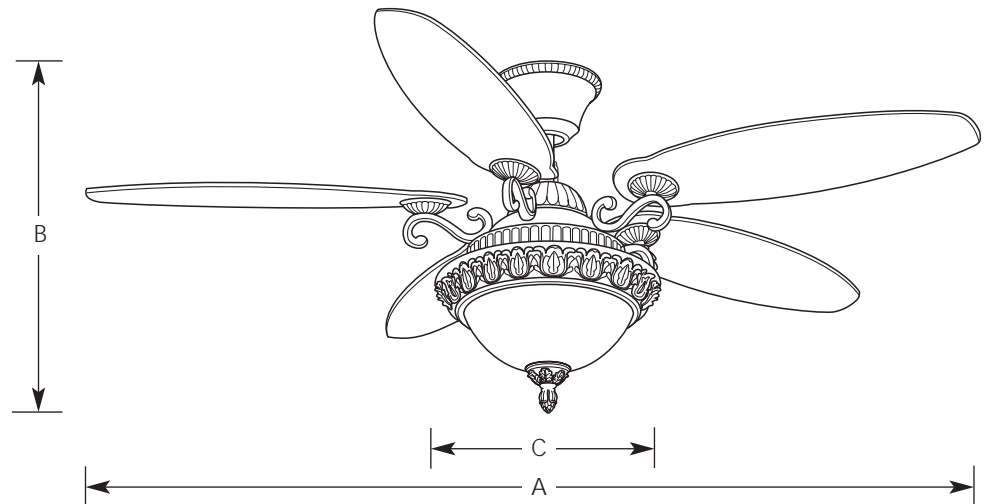

Type _____
-62 -92C
P2504

Catalog No.	Finish		Dimensions (Inches)		
	Creme Brulee	Old Iron Crackle	A	B	C
P2504	-62	-92C	54	23-1/2	15-1/4
Blades					
	Sienna	Waxed Cherry			

Specifications:

General

- Limited lifetime warranty
- Full function remote control (with battery) included
 - Full range dimming
 - Three speed fan operation
 - Reverse direction control

Blades

- Five blades
- 14 degree pitch
- Plywood blade material

Motor

- Triple capacitor speed control
- 188mm dia x 18mm high

Light Kit

- Antique stone etched glass bowl
- Acanthus leaf and acorn ornamental trim ring and final
- Utilizes (2) 60-watt candelabra lamps

Mounting

- Ceiling mounting on downrod.
- A 3/4" x 8" downrod is included. Longer accessory downrods can be ordered separately
- Standard canopy designed for sloped ceilings up to 45 degrees (12:12 ceiling pitch)
- Canopy covers standard recessed 4" octagonal outlet box. Note: An outlet box assembly designed for fan installation is required (not included)
- Mounting hardware is included

Electrical

- 80" lead wires included
- Phenolic candelabra sockets
- Prewired

Labeling