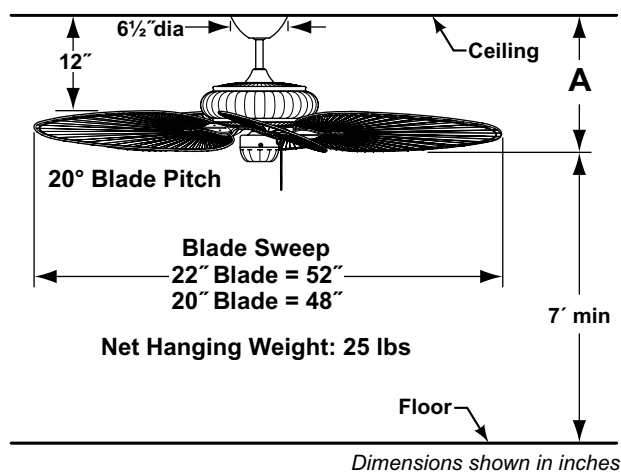

Wet Location Ceiling Fan

INSTALLATION REQUIREMENTS:

Ceiling fan attaches to electrical junction box securely anchored and capable of withstanding a load of at least 50 lbs.

ELECTRICAL REQUIREMENTS:

Ceiling fan requires a grounded electrical supply line of 120 volts AC, 60 Hz, 15 amp circuit.

FAN SPEEDS:

3-speed pull-chain with reversing switch (on the motor). 1st Pull-High – 155 rpm; 2nd Pull-Med – 95 rpm; 3rd Pull-Low – 65 rpm (with BPW blades)

BLADE OPTIONS:

Wet-Location (Composite - BP, BPD & BPW Series) Palm, Bamboo, and Wood blades are available (sold separately in sets of 5). See catalog or visit our website, www.fanimation.com for more information.