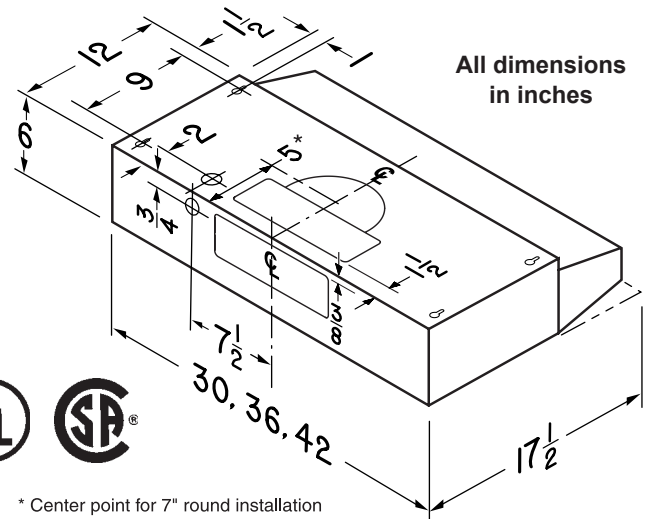

TYPICAL SPECIFICATION

The Range Hood shall be a Broan QT20000 Series. It will be 30", (36"), (42") wide and have a White, (Almond), (Biscuit), (Black), (Stainless Steel) finish.

The hood must be convertible between 3¼" x 10", 7" round, and non-ducted discharges. It will use a washable aluminum grease filter (ducted discharge) as well as a non-ducted, particle and odor filter (non-ducted discharge).

The motor assembly shall have a thermally-protected, plug-in motor, and a one-piece polymeric fan blade. Fan speed to be controlled by an infinite rotary speed control.

Cooktop lighting to be provided by two (2) 40W, A-15 type appliance bulbs. Bulbs will be operated using a rotary control with night-light feature.

Hood to be UL listed and CSA certified.