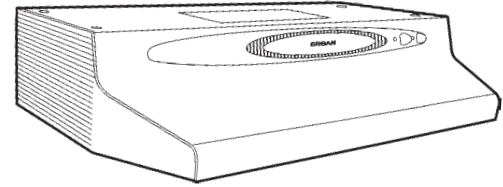

QUIET HOOD™ CONVERTIBLE RANGE HOODS

Broan's Quiet Range Hood has a patented air chamber design that significantly reduces noise up to 40 percent over comparable, conventional hoods.

FEATURES

- Three (3) ducting options:
 - 3¼" x 10", horizontal or vertical discharge
 - 7" round, vertical discharge
 - Non-ducted, using BPQTF filter (sold separately)
- Infinite, rotary speed control offers quiet fan operation
- Rotary light control
- Two, 40W, Type A-15 appliance bulbs provide bright cooktop lighting (bulbs not included)
- Translucent, polymeric light lens - easily removed for relamping
- Convenient night-light
- Thermally-protected, plug-in motor
- Electronically-balanced, polymeric fan blade
- Washable, aluminum mesh grease filter
- Optional non-ducted filter (BPQTF) for particulate and odor removal
- Keyhole mounting slots for easy installation
- Available in 30", 36", or 42" widths
- Powder-coated, baked enamel finishes in White, Almond, Biscuit, and Black, as well as Stainless Steel construction
- UL Listed and CSA certified

SPECIFICATIONS

VOLTS	HZ.	AMPS	CFM	SONES	DUCT
120	60	1.7	170	4.5	3¼" x 10" (H)
120	60	1.7	200	4.5	3¼" x 10" (V)
120	60	1.7	220	4.5	7" Round (V)

MODEL NUMBERS

FINISH	30" WIDTH	36" WIDTH	42" WIDTH
White	QT230WW	QT236WW	QT242WW
Almond	QT230AA	QT236AA	QT242AA
Biscuit	QT230BC	QT236BC	QT242BC
Black	QT230BL	QT236BL	QT242BL
Stainless Steel	QT230SS	QT236SS	QT242SS

TYPICAL SPECIFICATION

The Range Hood shall be a Broan QT20000 Series. It will be 30", (36"), (42") wide and have a White, (Almond), (Biscuit), (Black), (Stainless Steel) finish.

The hood must be convertible between 3¼" x 10", 7" round, and non-ducted discharges. It will use a washable aluminum grease filter (ducted discharge) as well as a non-ducted, particle and odor filter (non-ducted discharge).