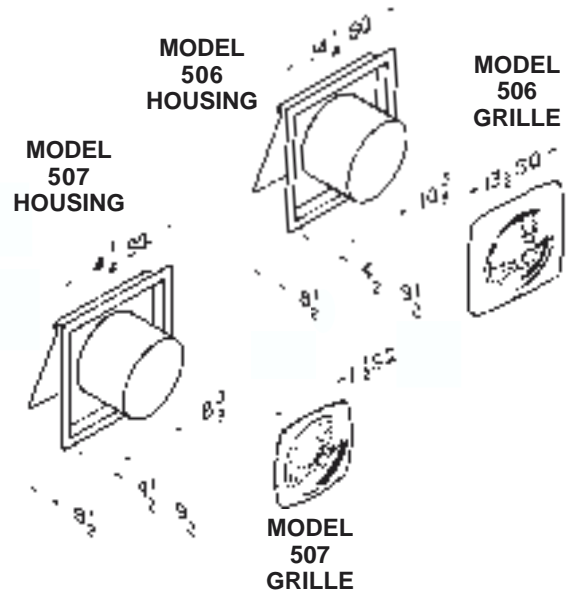

TYPICAL SPECIFICATION

Ventilator shall be Broan Model 506 (Model 507).

Ventilator shall have steel housing finished with electrically-bonded epoxy paint. Grille to be white polymeric.

Motor assembly shall be removable and permanently lubricated. RPM shall not exceed 1625 (Model 506), (2050 RPM – Model 507).

Air delivery shall be no less than 470 CFM and sound levels no greater than 8.0 Sones (Model 506) (250 CFM and 7.0 Sones – Model 507). All air and sound ratings shall be certified by HVI. Units shall be U.L. listed.