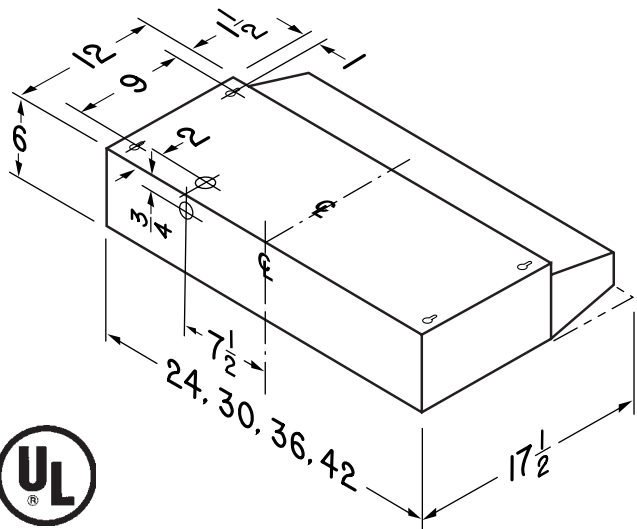

SPECIFICATIONS

| VOLTS | AMPS | RPM |
|-------|------|------|
| 120 | 2.0 | 2850 |

TYPICAL SPECIFICATION

Range hood shall be Broan Model 41000.

Unit shall be non-ducted and have a non-ducted filter.

Motor to be permanently lubricated. RPM not to exceed 2850.

Unit shall have a two-speed fan switch and separate light switch.

Sides shall be mitered and bottom edge hemmed – with no sharp edges.

Unit shall be U.L. listed.

| REFERENCE | QTY. | REMARKS | Project |
|---|------|---------|--------------|
| an <i>SefaCo.</i> Store 1-877-275-9111 | | | Location |
| | | | Architect |
| | | | Engineer |
| | | | Contractor |
| | | | Submitted by |