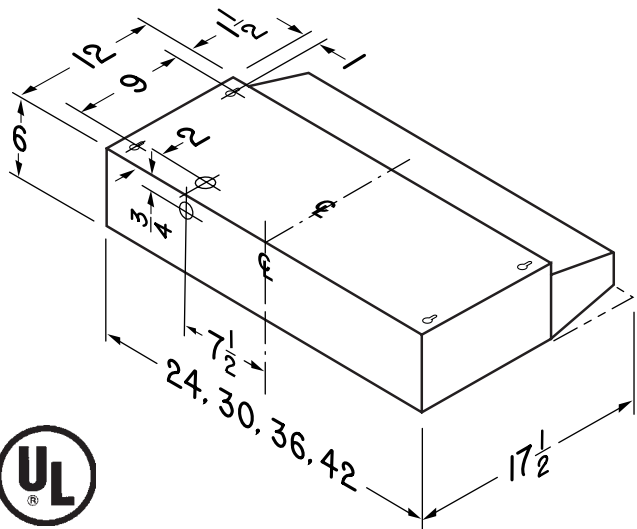

SPECIFICATIONS

VOLTS	AMPS	RPM
120	2.0	2850

TYPICAL SPECIFICATION

Range hood shall be Broan Model 41000.
 Unit shall be non-ducted and have a non-ducted filter.
 Motor to be permanently lubricated. RPM not to exceed 2850.
 Unit shall have a two-speed fan switch and separate light switch.
 Sides shall be mitered and bottom edge hemmed – with no sharp edges.
 Unit shall be U.L. listed.