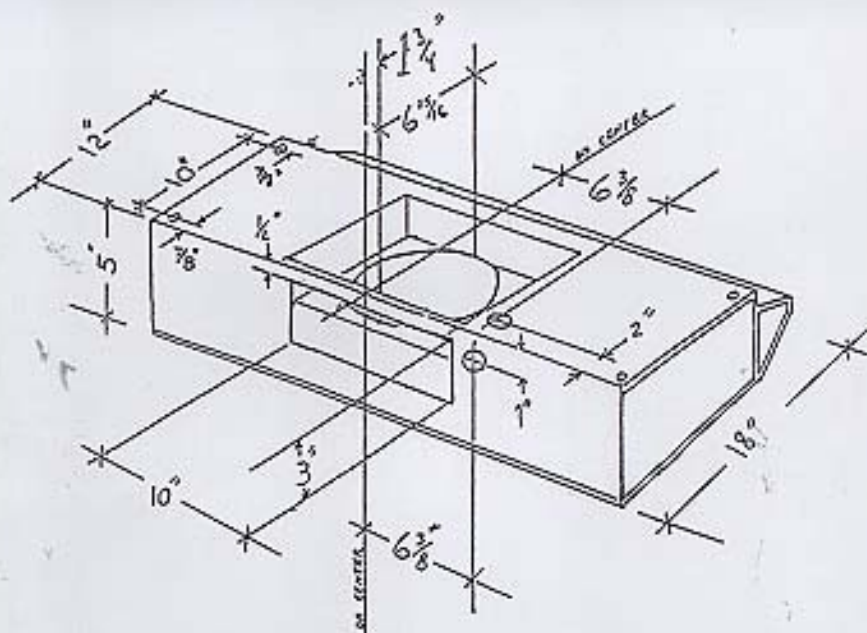

The ValuLine Plus 1600 EZV

BY UNIVERSAL METAL INDUSTRIES, INC

The 7" round ducting option offers 200 CFM. 3 1/4" x 10" options offer 160 CFM. Ductless option requires no venting outside.

The 1600 EZV includes simple picture instructions for installation. There are no metal knock-outs to fight with when changing venting options.

Model Number	1620EZV	1621EZV	1624EZV	1630EZV	1636EZV	1642EZV	1648EZV
Width	20"	21"	24"	30"	36"	42"	48"
2-Speed Fan Control	✓	✓	✓	✓	✓	✓	✓
4-Way Venting	✓	✓	✓	✓	✓	✓	✓
Exhaust Rating (CFM)	160-200	160-200	160-200	160-200	160-200	160-200	160-200
Sone Rating	5.5	5.5	5.5	5.5	5.5	5.5	5.5
Rocker Switches	✓	✓	✓	✓	✓	✓	✓
Concealed Cooktop Light	✓	✓	✓	✓	✓	✓	✓
Powder Coated Finish	✓	✓	✓	✓	✓	✓	✓
Shipping Weight Lbs.	12	12.5	12.5	13	14	15	16